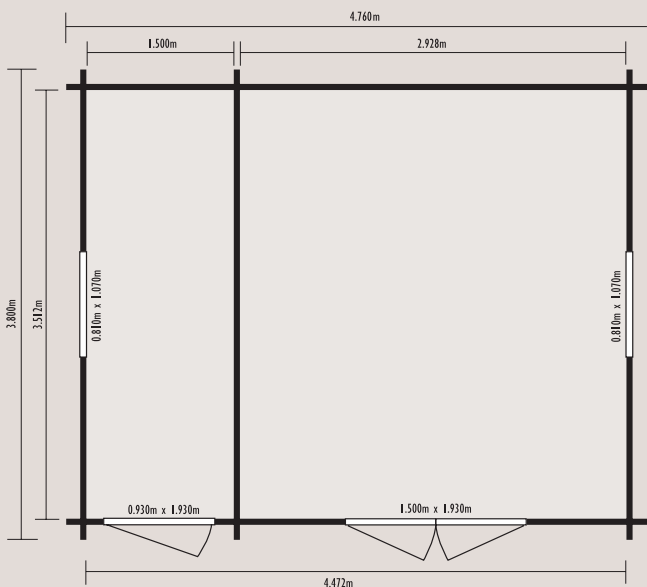

cabins 10m² - 20m²

talo

Dimensions	Internal	External (excl. overhangs)
Width	4.472m	4.760m
Depth	3.512m	3.800m
Ridge Height	-	2.970m
Area	15.55m ²	18.09m ²

STANDARD FEATURES

OPTIONAL EXTRAS (SEE PAGES 32-33)

*Please note that if used on a side wall, the extension kit would cover a window.